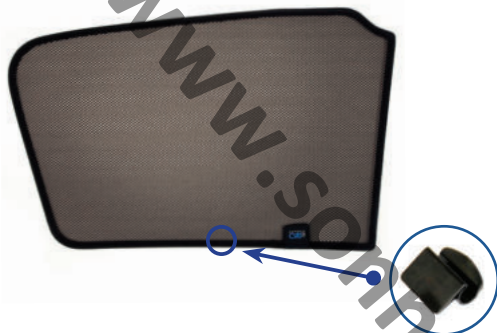

Installation

VOLKSWAGEN GOLF (MK7) 5DR
VW-GOLF-5-G

Components Needed

Tailgate Shade Installation

STEP 1