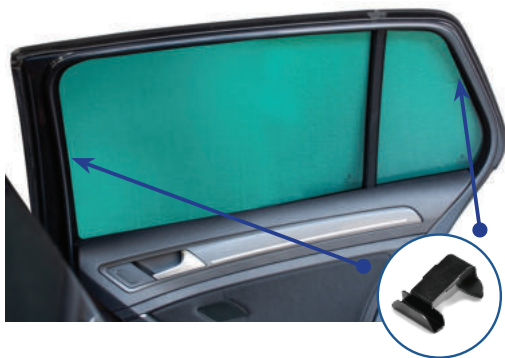

Installation

VOLKSWAGEN GOLF (MK7) 5DR
VW-GOLF-5-G

Components Needed

Side Shade Installation

STEP 1

STEP 2

STEP 3

STEP 4

STEP 5

STEP 6

Repeat Step 3 & 4 for the left hand clip